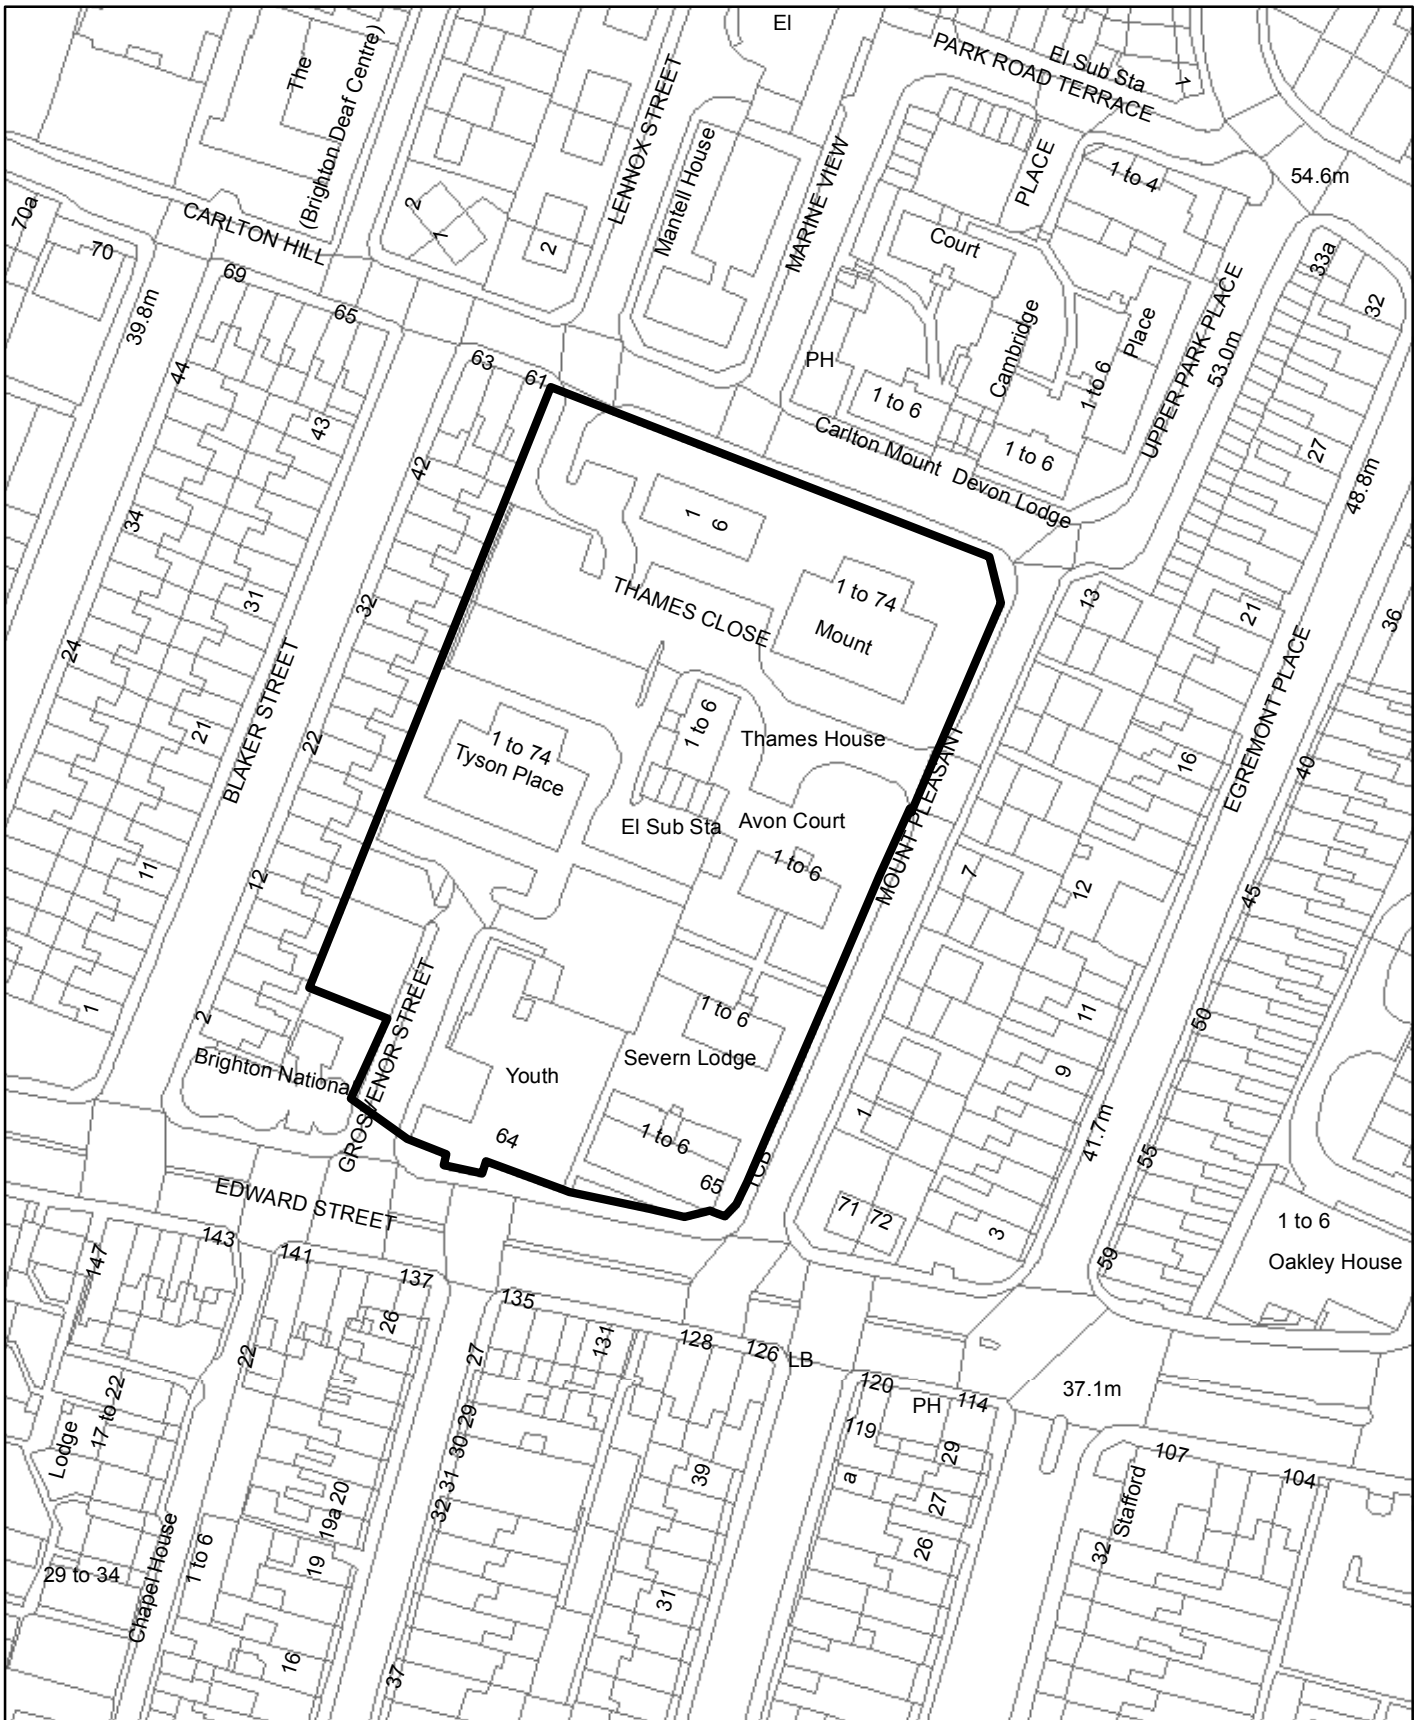

BH2016/05563 Tyson Place and St Johns Mount, Brighton

**Brighton & Hove
City Council**

Scale: 1:1,250